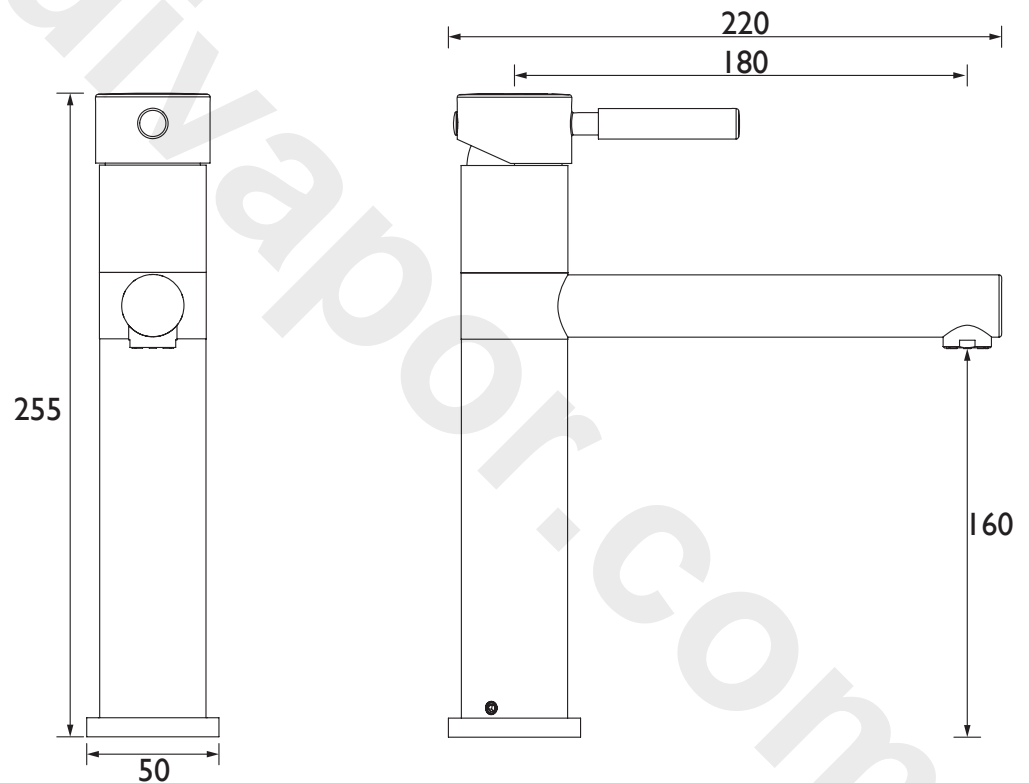

### Specification

<b>Product Type:</b>	Kitchen Taps
<b>Main Construction Material:</b>	Brass
<b>Mount Type:</b>	Deck Mounted
<b>Handle Type:</b>	Lever
<b>Connection Inlet:</b>	1/2" BSP Flexible Tails
<b>Connection Outlet:</b>	
<b>Number of Tap Holes:</b>	1
<b>Valve/Cartridge Type:</b>	35mm Ceramic Cartridge
<b>Plumbing System Requirements:</b>	All, Preferably Balanced
<b>Working Pressure Range:</b>	Min 0.3 Bar, Max 5.0 Bar
<b>Maximum Hot Water Temperature: °C</b>	65
<b>Maximum Static Pressure: (bar)</b>	10
<b>Flow Type:</b>	Single: Single Flow /Dual:
<b>Isolation Included:</b>	Yes

### Dimensions (measurements in mm)